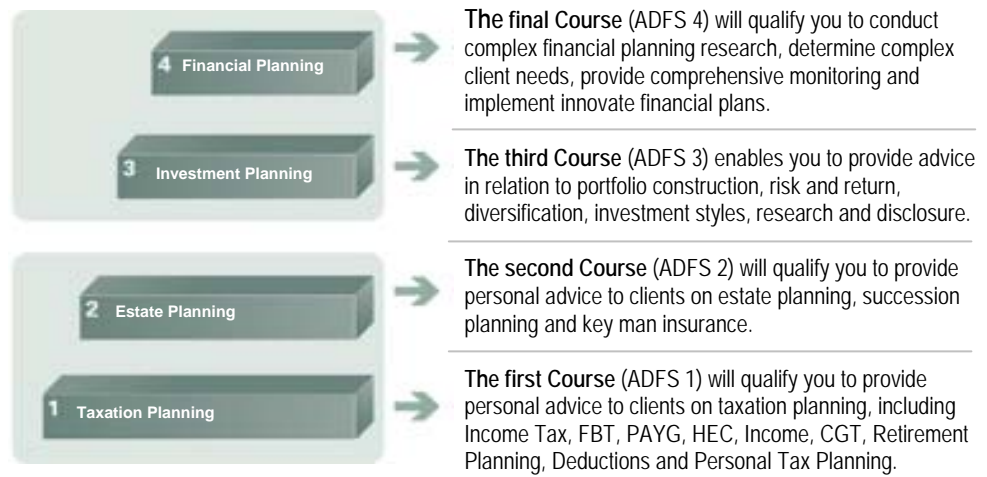

... and obtain your Diploma of Financial Services (Financial Planning).

Upon successful completion of this education program, you will attain the Advanced Diploma of Financial Services (Financial Planning) which grants you RG146 / PS146 competency to provide personal advice in the above related areas.

For further information, please refer to the Student Information Guide located at www.ps146training.com.au or request a copy by email to training@ps146.com.au

Phone
Aust : 1300 306 146
Int : +61 3 8317 2900

Email
training@ps146.com.au

Web
www.ps146.com.au

Fax
Aust : 1300 366 170
Int : +61 3 9614 1877